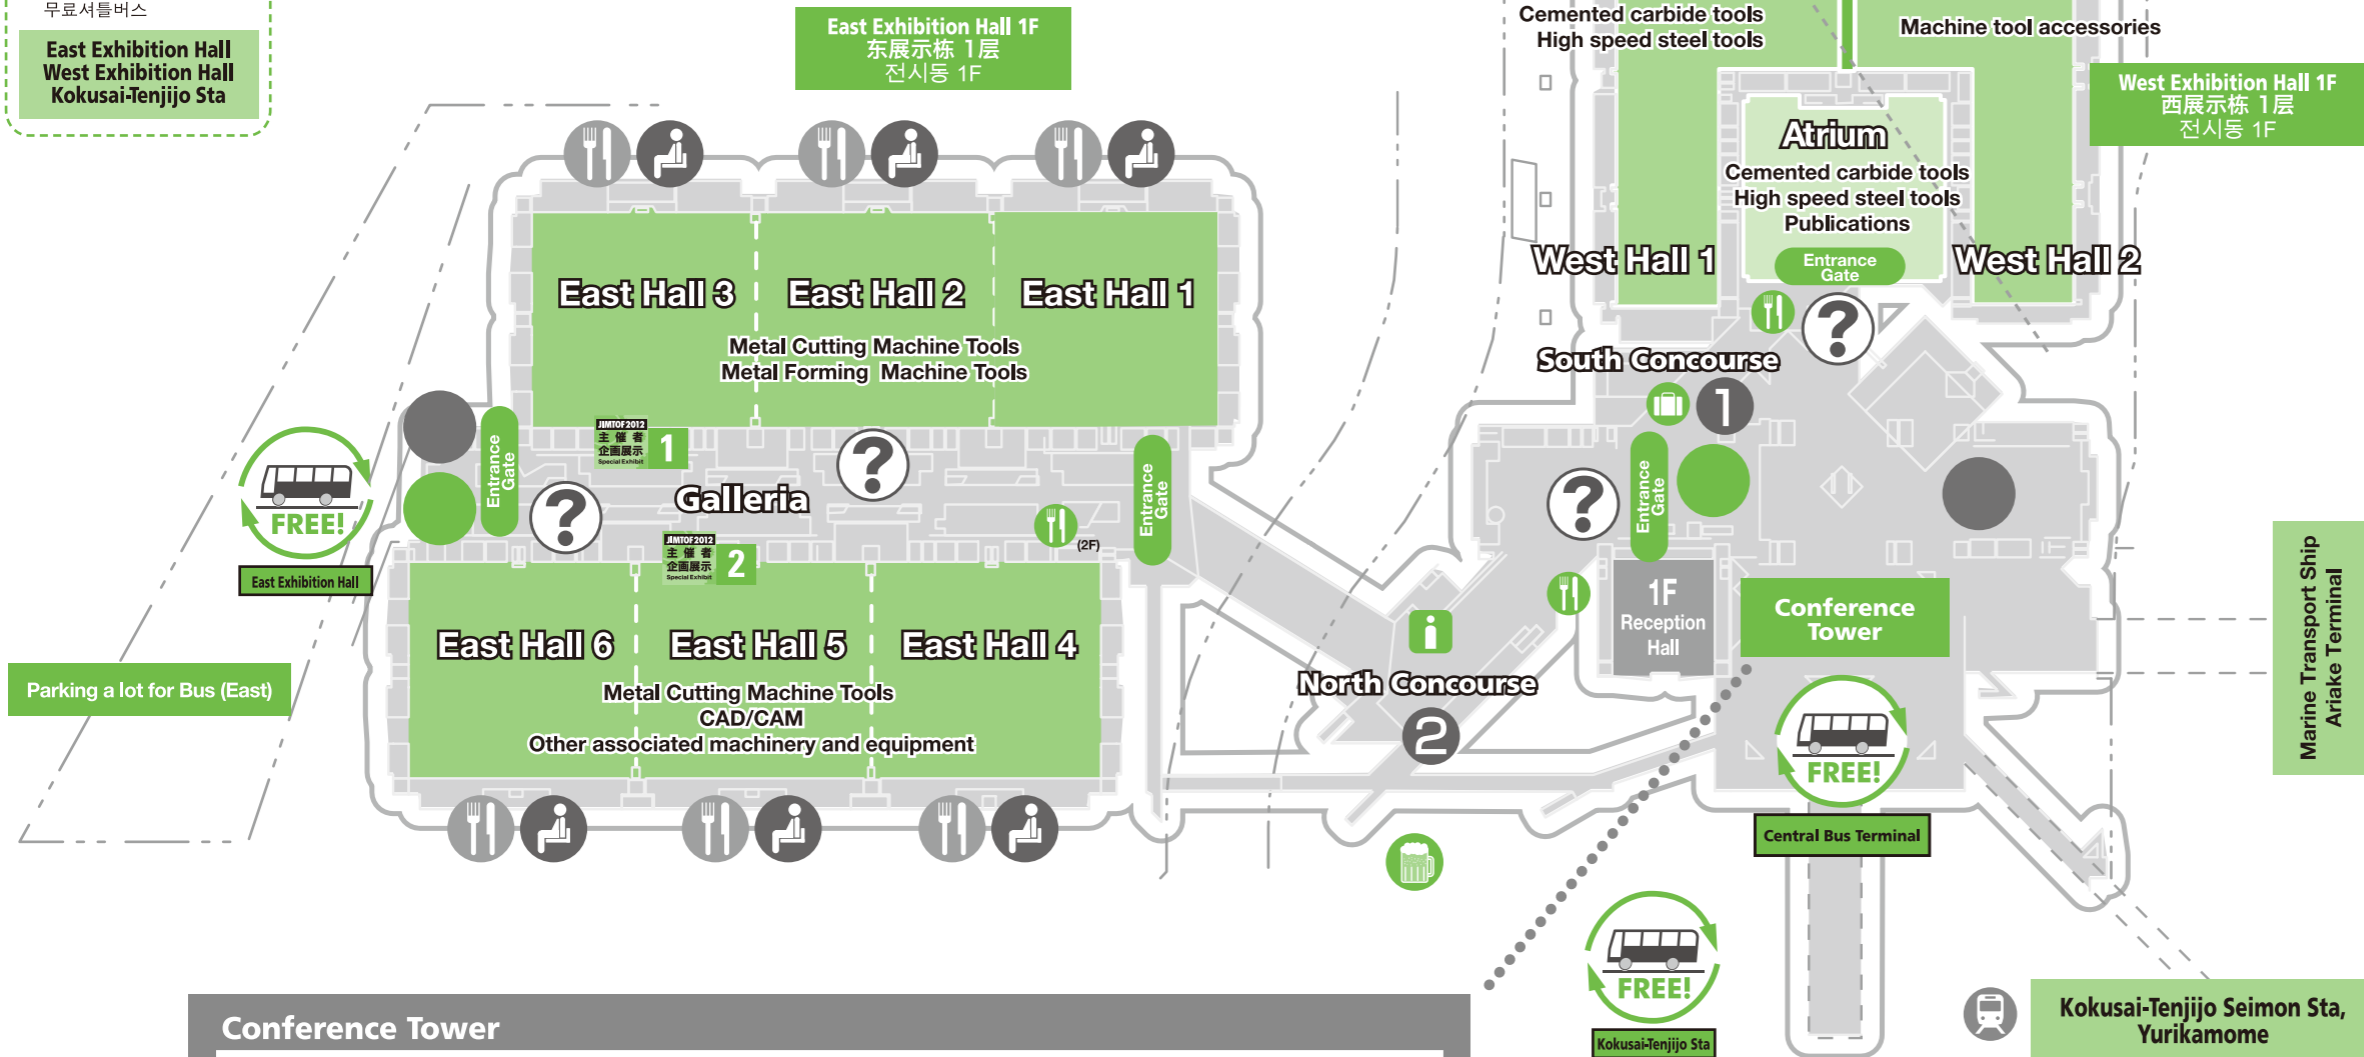

East Exhibition Hall
 West Exhibition Hall
 Kokusai-Tenjijo Sta

● Pre-registration counter ● On-site registration counter

Information / 信息 / 인포메이션

Our multi-lingual staffs (Japanese, English, Chinese, and Korean speakers available) can answer any questions about JIMTOF from best transportation routes to finding specific exhibitors or exhibited items at JIMTOF. You can also buy the official JIMTOF guidebook here.

On-site Restaurants / 场内餐厅 / 장내 레스토랑

A mix of restaurants and cafeterias offers a place for anyone to sit back and unwind!

- NORTH CONCOURSE RESTAURANT AVENUE (1F)
- GALLERIA (East Exhibition Hall 2F)
- Front of Atrium (West Exhibition Hall 1F)
- Conference Tower 8F

Special Outdoor Restaurant

Location: East Exhibition Hall truck yard, West Outdoor Exhibition Area

JIMTOF Beer Festival Time: 09:00 to 15:00

Location: Entrance Hall, next to rest station

JTB Tour desk 旅游信息 / 여행 안내소

- South Concourse**
 - 1 Catalogue Exhibition Corner
- North Concourse**
 - 2 IMEC Poster Session